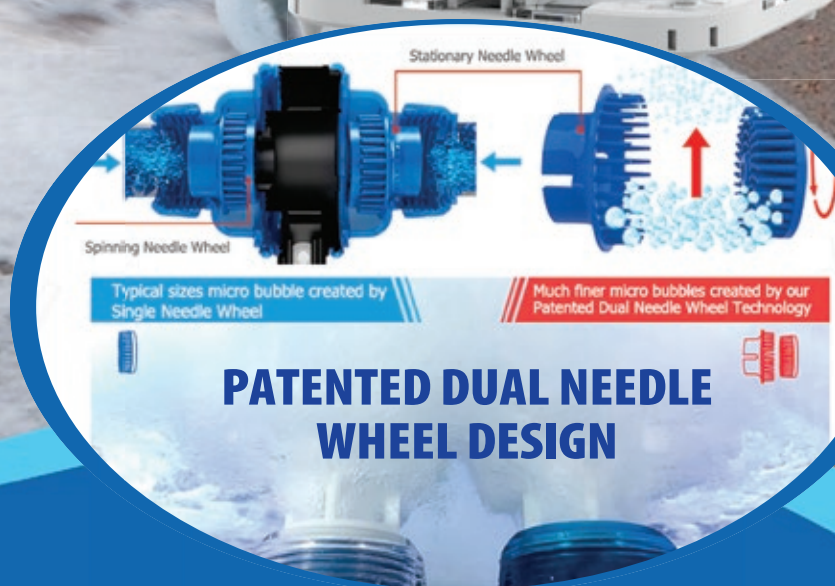

A REVOLUTIONARY NEW SKIMMER

Introducing Aeraqua: A powerful yet compact new Protein Skimmer from Maxspect.

The Aeraqua is fully integrated and highly optimised, and don't be fooled by its size, the Aeraqua is rated for up-to 450 gallon (1,700 litre) tanks!

TAKE FULL CONTROL OF YOUR SKIMMER WITH OUR SYNA-G APP

NOTHING ELSE COMES CLOSE

Not only is the Aeraqua the world's first **dual intake with dual needle wheel** protein skimmer, packed into its compact frame you also get **precision water level control**, allowing you to simply adjust the water level precisely and easily with the front dial. The Aeraqua is also **extremely quiet**, due to the air silencer being integrated into the bottom panel of the skimmer. If that's not enough, the Aeraqua's quick-releases disassembly makes **maintenance easy**, allowing you to remove, clean, and reassemble all components quickly. **Aeraqua**, the perfect skimmer for home aquarists.